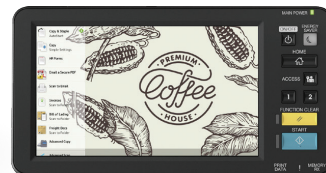

EMPOWERED WITH EFFICIENCY

Elevate enables your MFP to become an integral part of daily business operations by integrating with industry leading document workflow and enterprise content management application. In doing so, the MFP becomes an on-ramp to digital document workflow and boosts productivity by reducing manual and paper intensive processes in the office. And because time is money, reducing the number of steps in a given task translates directly into savings and greater efficiency. Especially when multiplied by the number of employees performing those steps every day.

CUSTOMISED HELP

Elevate not only customises and automates tasks to help your business run more smoothly, the entire look and feel can be tailored specifically for your company's branding. So, whatever your industry, whatever your workflow, Elevate enables you to raise your expectations.

- Personalised User Interface
- Tailored for Specific Industries
- One-Step Functions
- Seamless Integration

For more information and a complete list of solutions, please contact us:

Toshiba Tec Malaysia Sdn. Bhd.

Registration No.: 198101000677 (66785-D)

No. 5, Jalan Jurubina U1/18, Seksyen U1,
Hicom Glenmarie Industrial Park,
40150 Shah Alam, Selangor Darul Ehsan, Malaysia.

Tel : +603-5568 7788   Service : +603-5568 7699

Fax : +603-5568 7700

Website : www.toshibatec.com.my